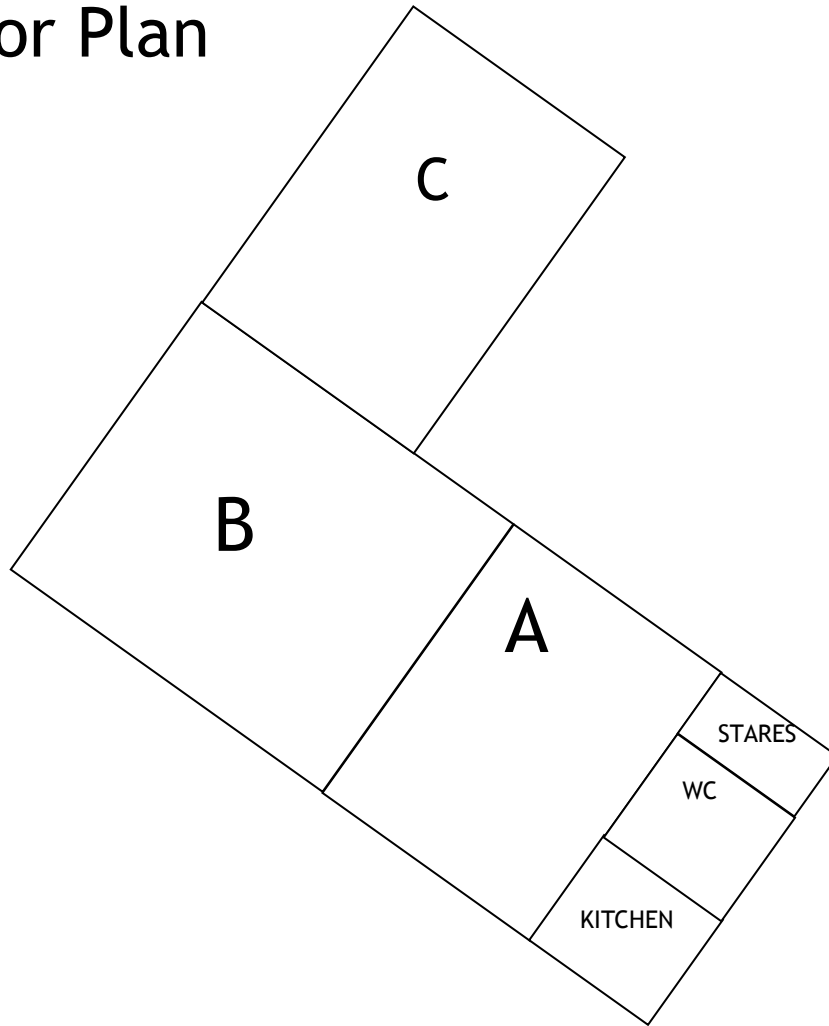

ELECTROMEDIAWORKS\_10  
Program 25-26 November 2010

MEDEA Æ ELECTRONIQUE

KNOT

Track 0	BREAKS
Track 1	DISCUSSION PANEL
Track 2	WORKSHOPS
Track 3	INSTALLATIONS
Track 4	PRESENTATIONS
Track 5	PERFORMANCES
Track 6	SCREENINGS

# Floor Plan

**A**

SCREENINGS

**B**

PERFORMANCES

**C**

PRESENTATIONS

DISCUSSION PANEL